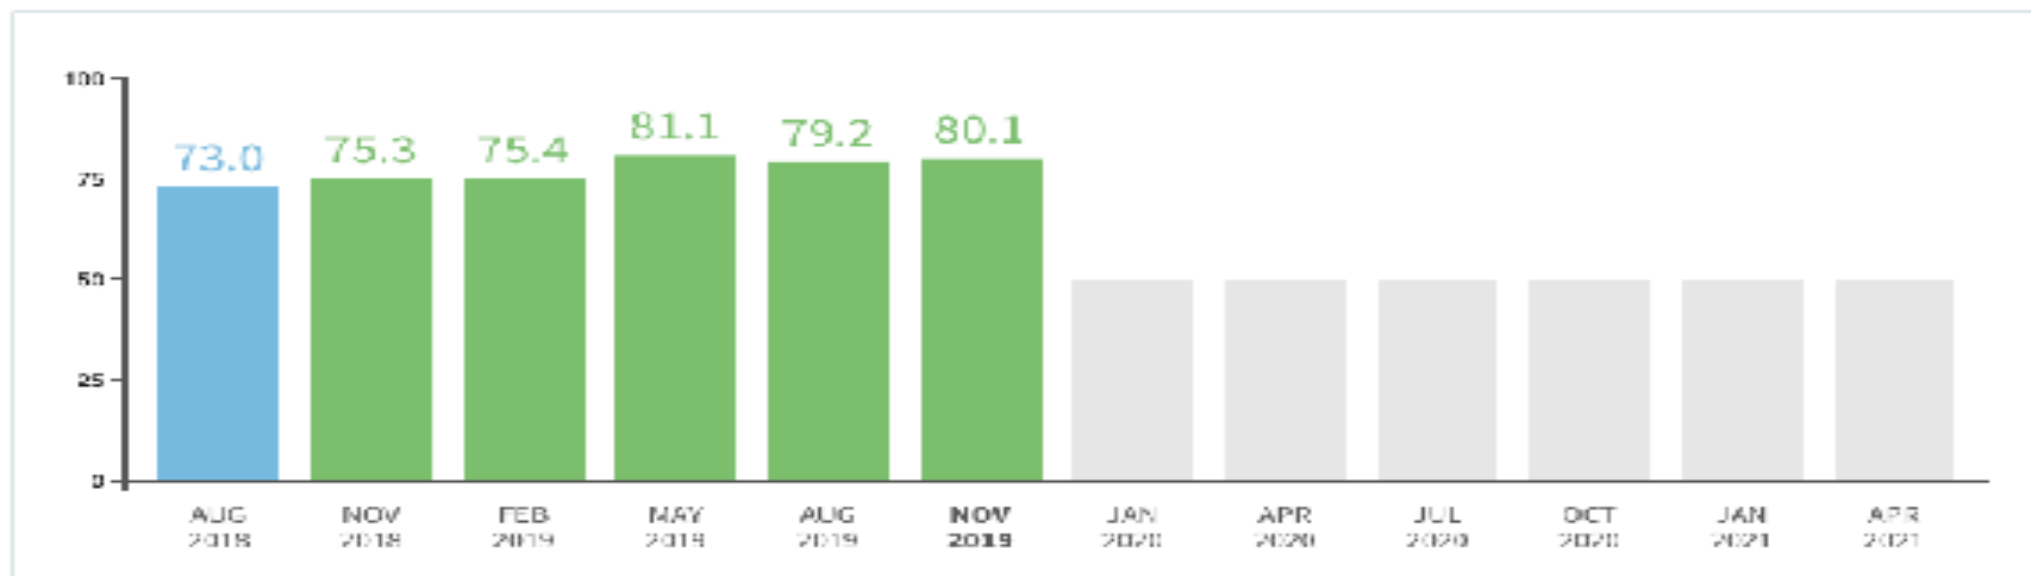

ENGAGEMENT SCORES

PARTICIPATION RATES